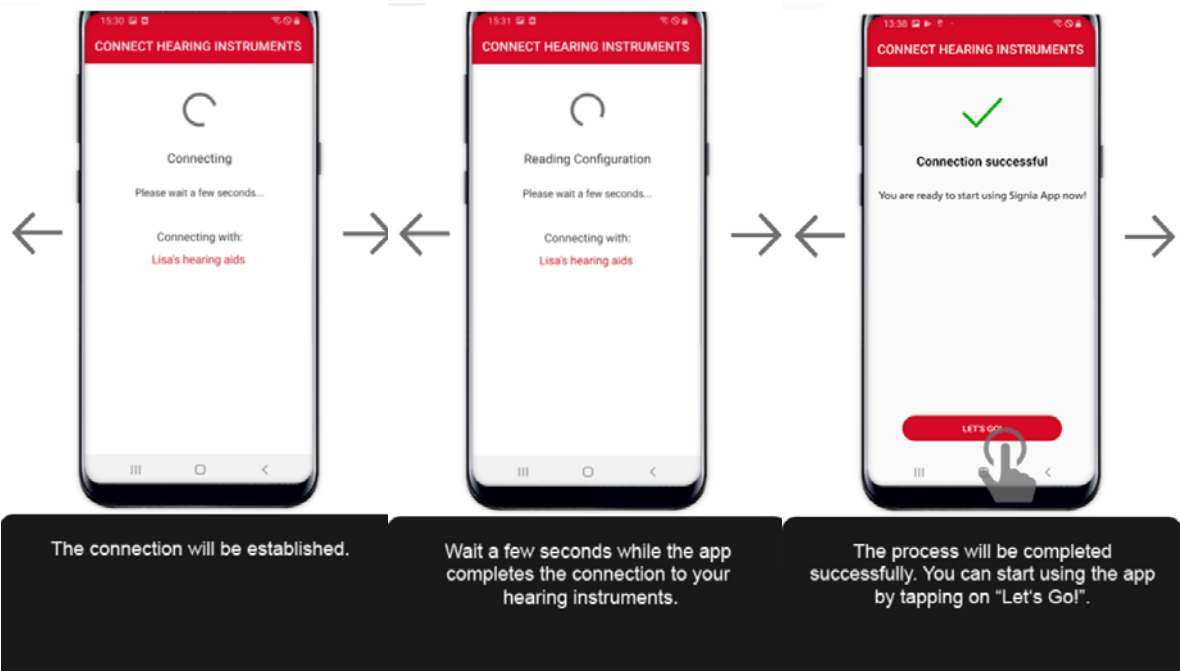

Signia App Set-up Instructions for Wireless Hearing Aids: Android

Download the Signia app from the Google Play store. It is compatible with Android version 5.0 and higher.

Turn on Bluetooth on your phone.