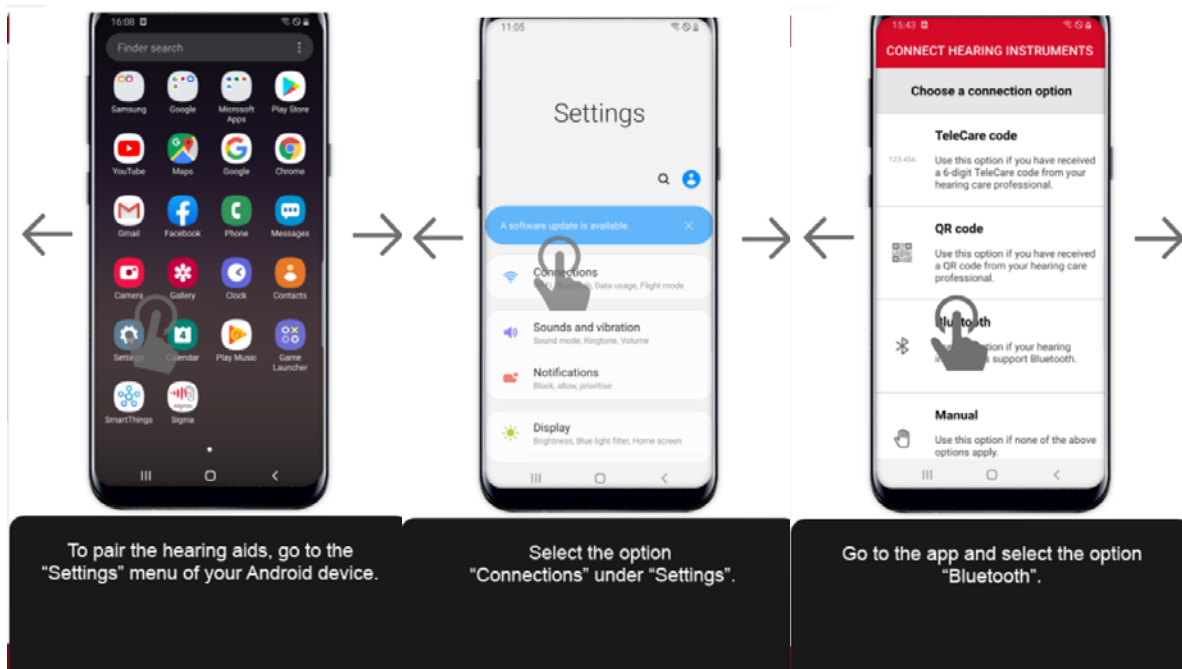

Signia App Set-up Instructions for Wireless Hearing Aids: Android

Download the Signia app from the Google Play store. It is compatible with Android version 5.0 and higher.

Turn on Bluetooth on your phone.