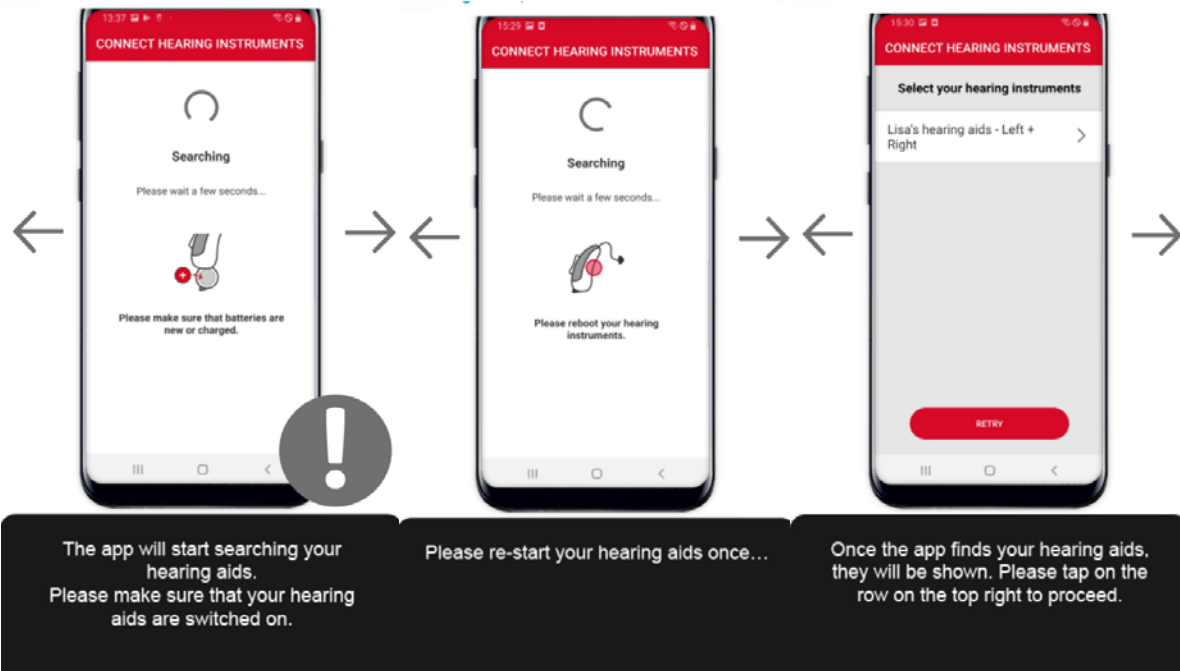

Signia App Set-up Instructions for Wireless Hearing Aids: Android

Download the Signia app from the Google Play store. It is compatible with Android version 5.0 and higher.

Turn on Bluetooth on your phone.